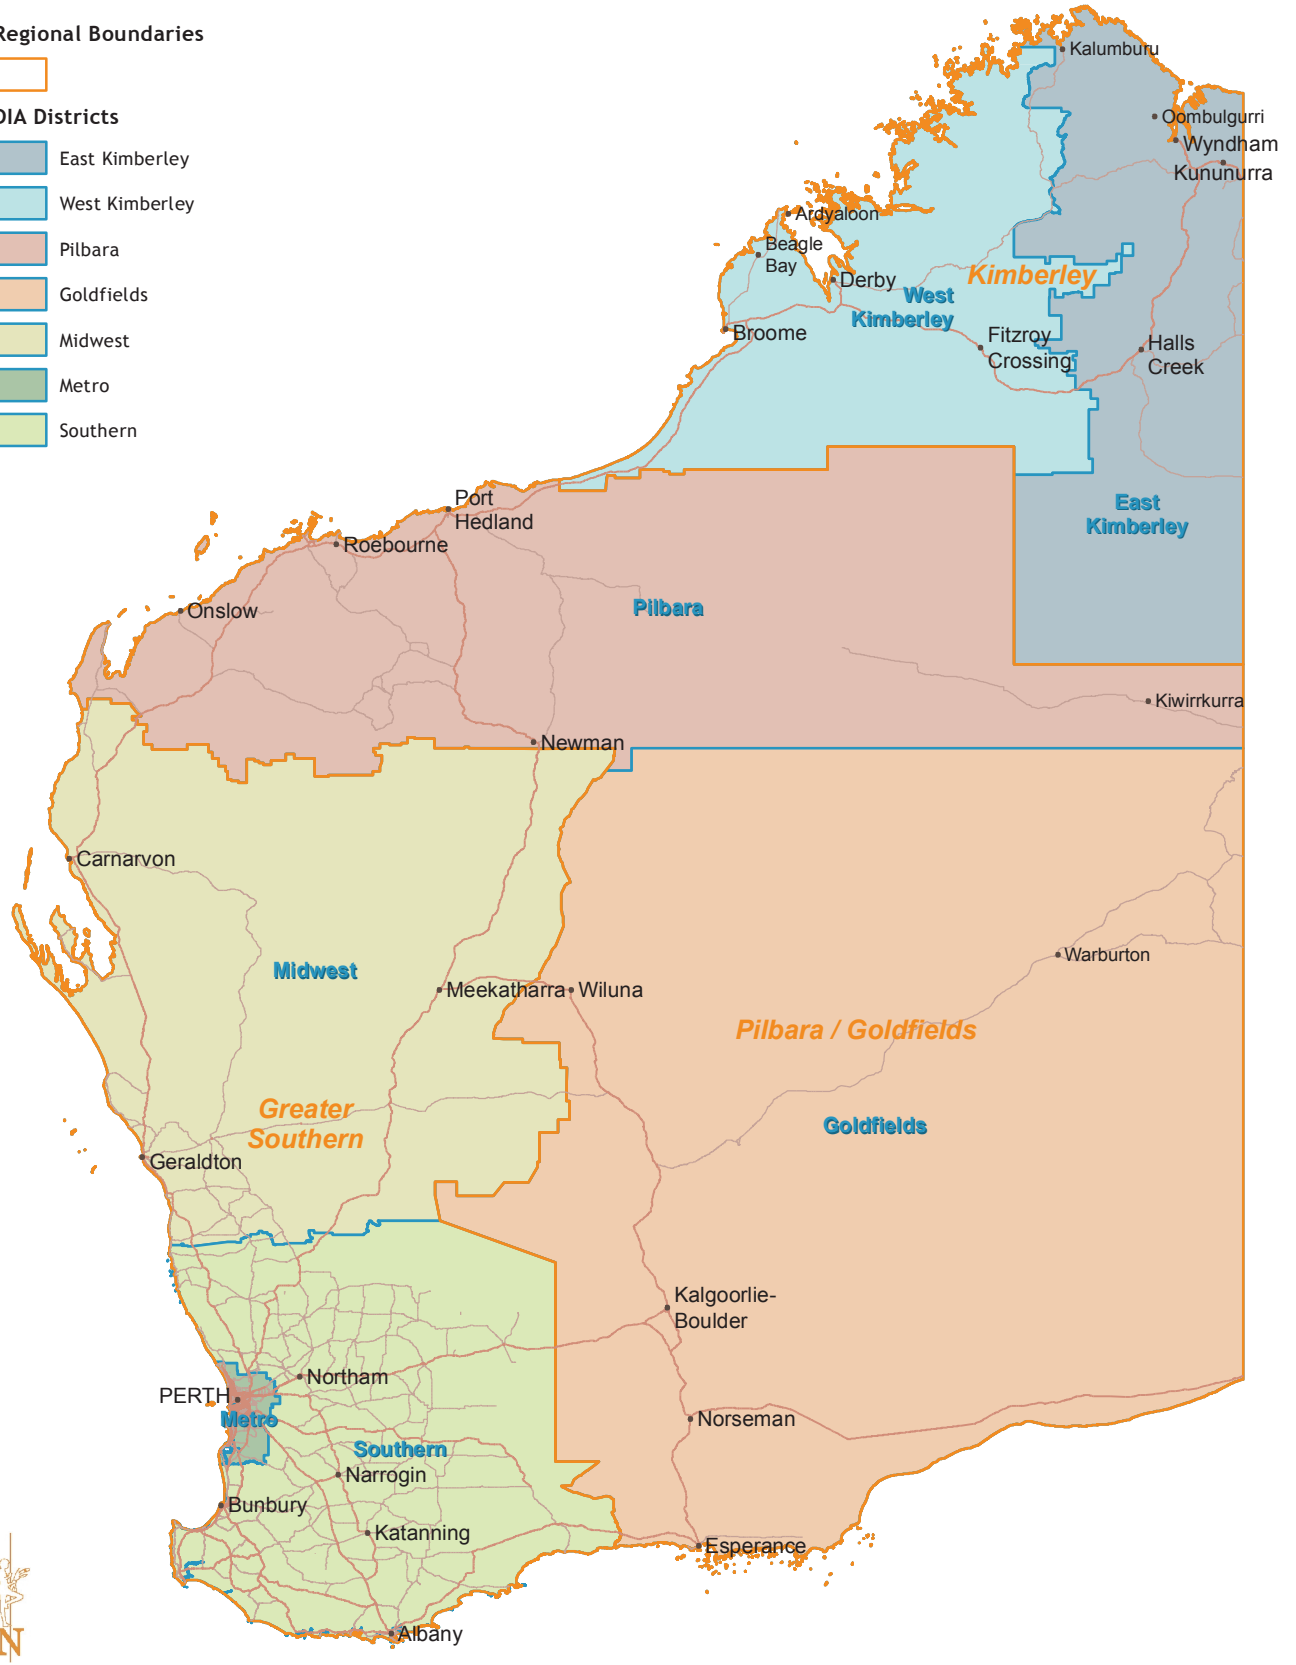

# WESTERN AUSTRALIA

## DIA Regions and Districts

#### Regional Boundaries

#### DIA Districts

- East Kimberley
- West Kimberley
- Pilbara
- Goldfields
- Midwest
- Metro
- Southern

Based on Information provided by and with the permission of the Western Australian Land Information Authority (2010).